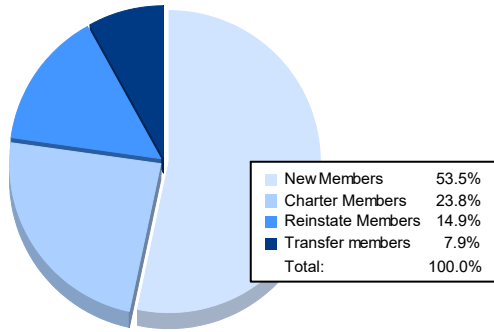

Year	New Clubs	Dropped Clubs	Gain/ Loss Clubs	New Members	Charter Members	Reinstate Members	Transfer Members	Total Member Added	Total Members Dropped	Gain/ Loss Members
2016-2017	2	3	-1	152	52	6	7	217	215	2
2017-2018	0	2	-2	111	2	8	6	127	208	-81
2018-2019	0	2	-2	83	2	12	3	100	213	-113
2019-2020	0	4	-4	92	8	14	12	126	214	-88
2020-2021	1	3	-2	54	24	15	8	101	159	-58
<b>Average</b>	<b>1</b>	<b>3</b>	<b>-2</b>	<b>98</b>	<b>18</b>	<b>11</b>	<b>7</b>	<b>134</b>	<b>202</b>	<b>-68</b>

### Membership Composition June 2021 Cumulative

### Gender Composition June 2021 Cumulative