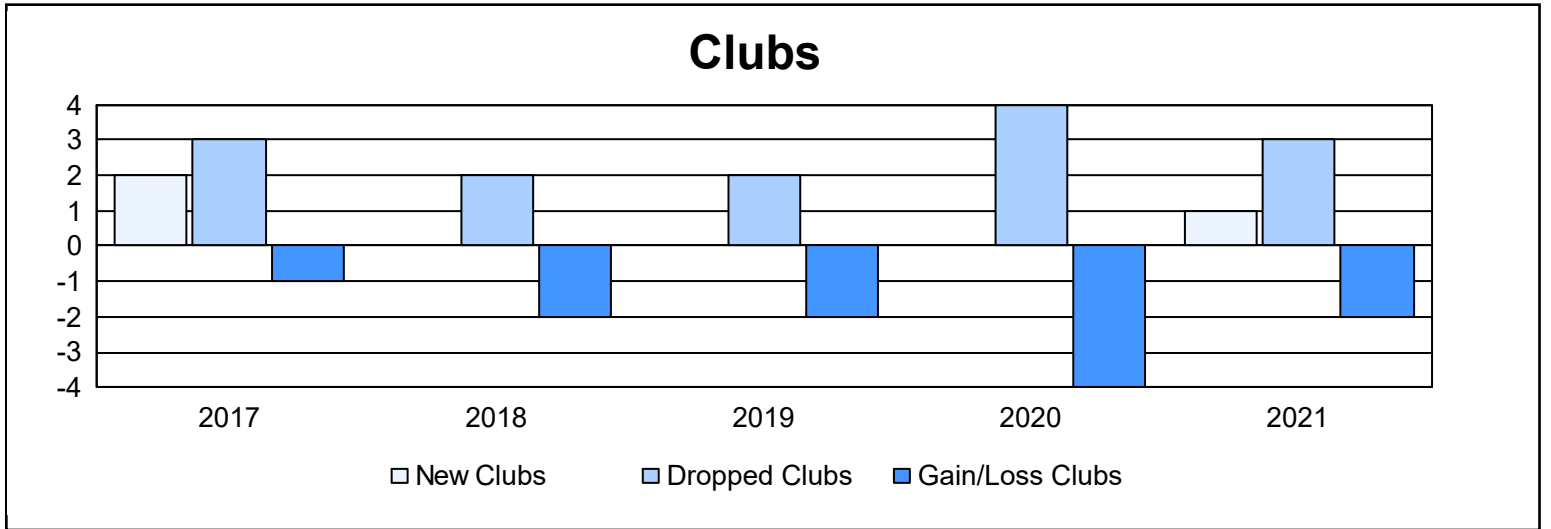

Year	New Clubs	Dropped Clubs	Gain/ Loss Clubs	New Members	Charter Members	Reinstate Members	Transfer Members	Total Member Added	Total Members Dropped	Gain/ Loss Members
2016-2017	2	3	-1	152	52	6	7	217	215	2
2017-2018	0	2	-2	111	2	8	6	127	208	-81
2018-2019	0	2	-2	83	2	12	3	100	213	-113
2019-2020	0	4	-4	92	8	14	12	126	214	-88
2020-2021	1	3	-2	54	24	15	8	101	159	-58
<b>Average</b>	<b>1</b>	<b>3</b>	<b>-2</b>	<b>98</b>	<b>18</b>	<b>11</b>	<b>7</b>	<b>134</b>	<b>202</b>	<b>-68</b>

### Membership Composition June 2021 Cumulative