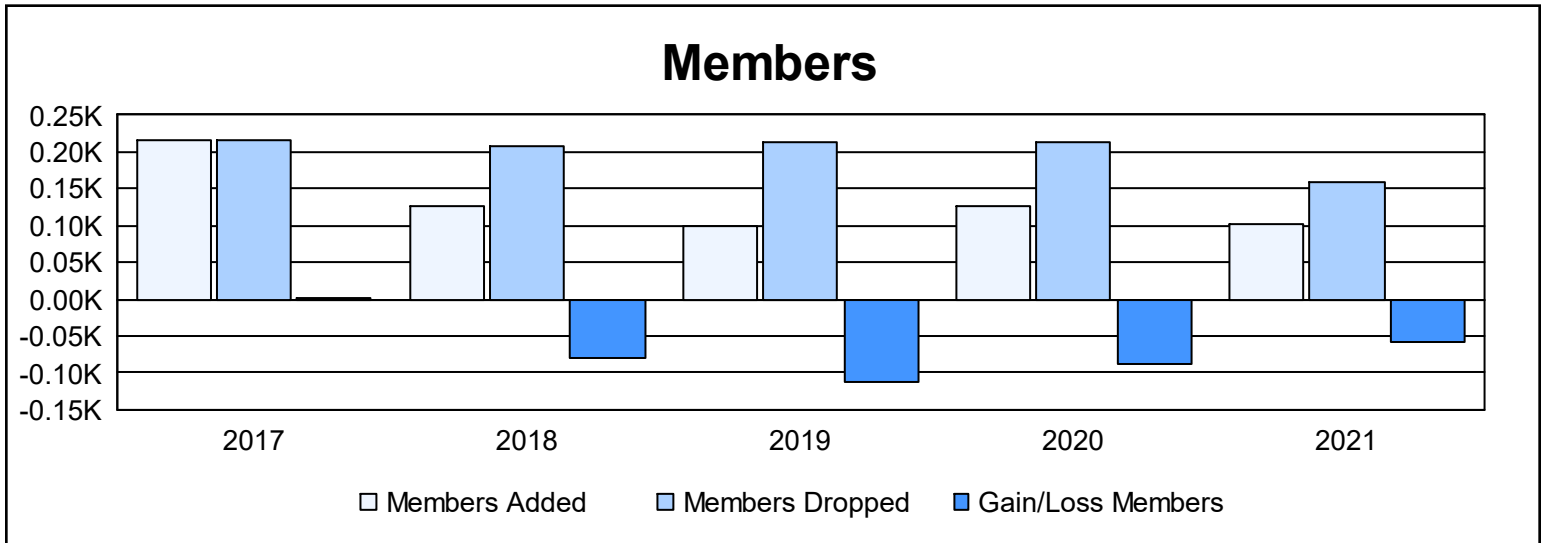

Year	New Clubs	Dropped Clubs	Gain/ Loss Clubs	New Members	Charter Members	Reinstate Members	Transfer Members	Total Member Added	Total Members Dropped	Gain/ Loss Members
2016-2017	2	3	-1	152	52	6	7	217	215	2
2017-2018	0	2	-2	111	2	8	6	127	208	-81
2018-2019	0	2	-2	83	2	12	3	100	213	-113
2019-2020	0	4	-4	92	8	14	12	126	214	-88
2020-2021	1	3	-2	54	24	15	8	101	159	-58
<b>Average</b>	<b>1</b>	<b>3</b>	<b>-2</b>	<b>98</b>	<b>18</b>	<b>11</b>	<b>7</b>	<b>134</b>	<b>202</b>	<b>-68</b>

### Membership Composition June 2021 Cumulative